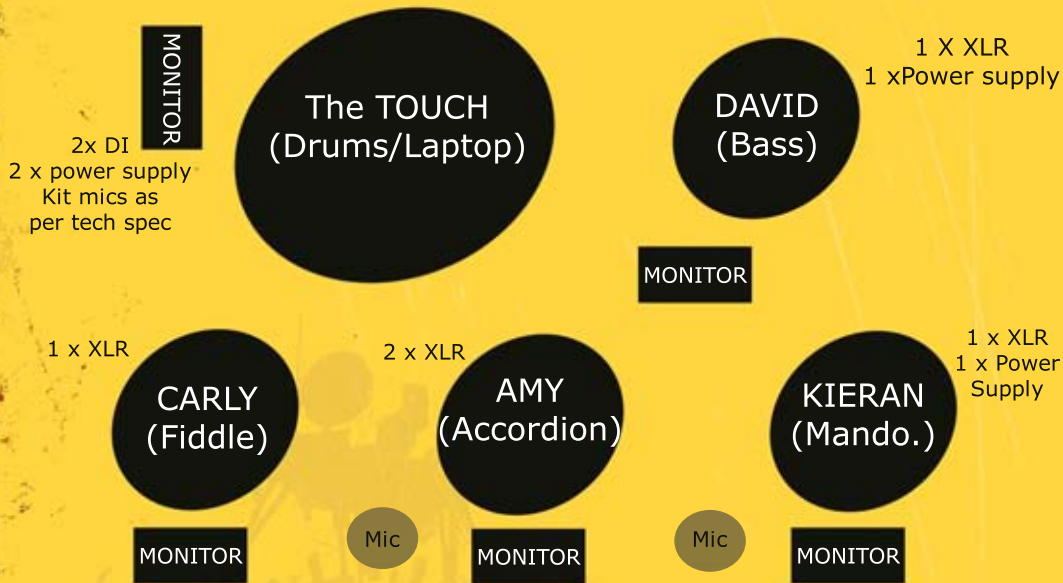

# MONSTER CEILIDH BAND

## ELECTRONIC STAGE PLAN

**A U D I E N C E**